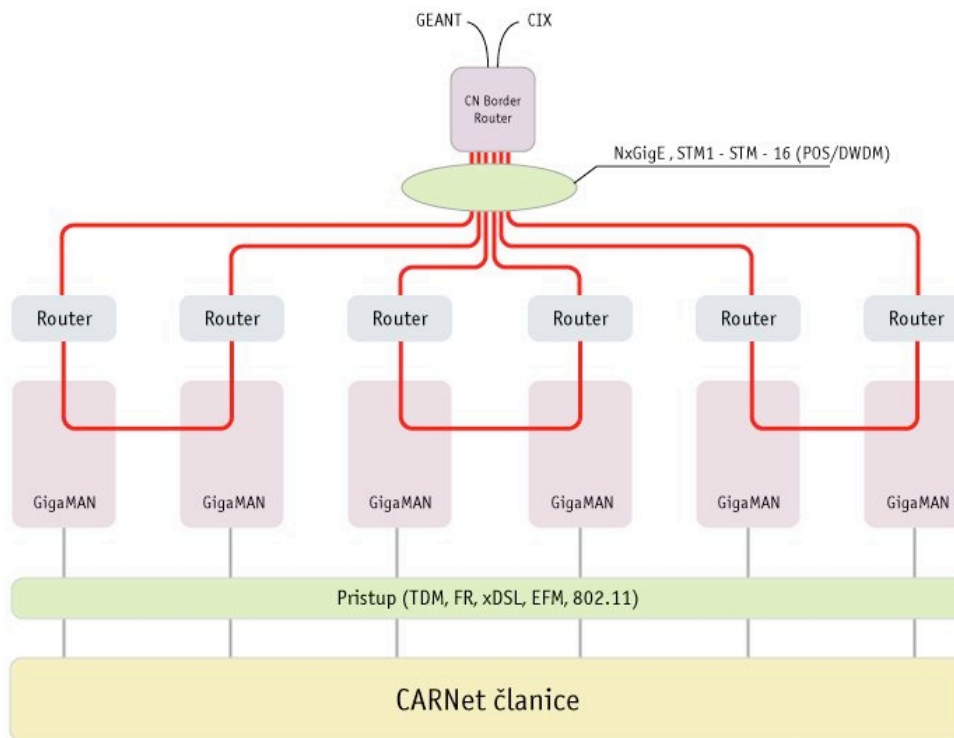

## THE CURRENT STATE OF CARNET

=====

By Igor Velimirovic <igor.velimirovic@carnet.hr>  
August 30, 2005

> 1) Please describe CARNet's topology and include a topology map if  
> possible.

At this moment, CARNet network connects 325 locations in 35 Croatian cities. Please find the topology map below

> 2) Please describe the technical set-up of your network and the  
> applications currently supported.

CARNet network uses different technologies for backbone and access network. Backbone links spread from 2 Mbps (leased lines) to 10 Gbps (Gigabit ethernet). Institutions are connected to CARNet PoPs with different speeds also, starting from 2 Mbps to 1 Gbps. Please find below the diagram which describes technology implemented in CARNet network.

CARNet network provides:

- IP connectivity to CARNet network
- connection to commercial Internet, GEANT network, and other ISP's in Croatia through the Croatian Internet exchange point - CIX
- 5700 dial-in entries for individual users (V.92, ISDN)
- wide range of different network services for institutions (DNS, DHCP, NAT, layer 2 and layer 3 VPN, multicast, streaming and videoconferencing, ...)
- IPv6 test bed, which consists of 5 nodes in 3 cities
- more services in testing phase, like VoIP