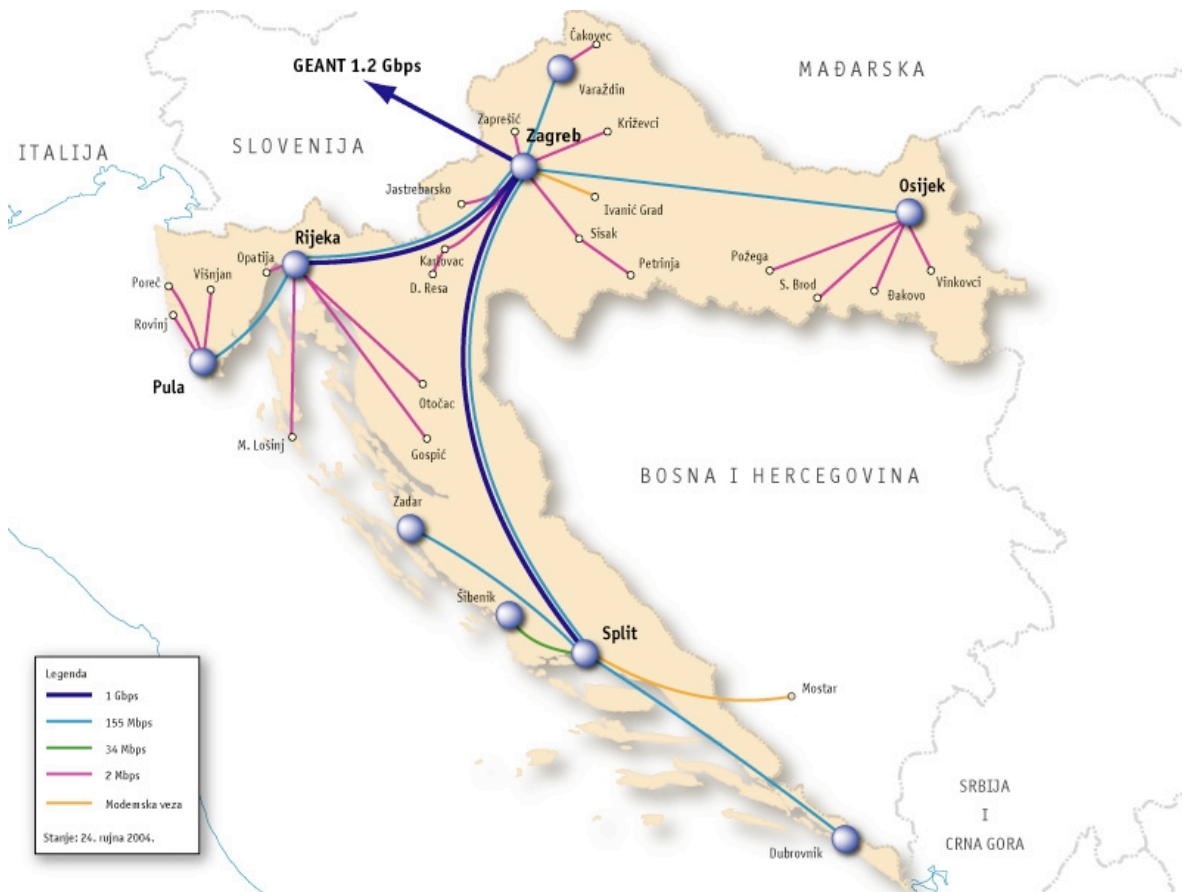

## THE CURRENT STATE OF CARNET

=====

By Igor Velimirovic <igor.velimirovic@carnet.hr>  
August 30, 2005

> 1) Please describe CARNet's topology and include a topology map if  
> possible.

At this moment, CARNet network connects 325 locations in 35 Croatian cities. Please find the topology map below

> 2) Please describe the technical set-up of your network and the  
> applications currently supported.

CARNet network uses different technologies for backbone and access network. Backbone links spread from 2 Mbps (leased lines) to 10 Gbps (Gigabit ethernet). Institutions are connected to CARNet PoPs with different speeds also, starting from 2 Mbps to 1 Gbps. Please find below the diagram which describes technology implemented in CARNet network.

CARNet network provides:

- IP connectivity to CARNet network
- connection to commercial Internet, GEANT network, and other ISP's in Croatia through the Croatian Internet exchange point - CIX
- 5700 dial-in entries for individual users (V.92, ISDN)
- wide range of different network services for institutions (DNS, DHCP, NAT, layer 2 and layer 3 VPN, multicast, streaming and videoconferencing, ...)
- IPv6 test bed, which consists of 5 nodes in 3 cities
- more services in testing phase, like VoIP